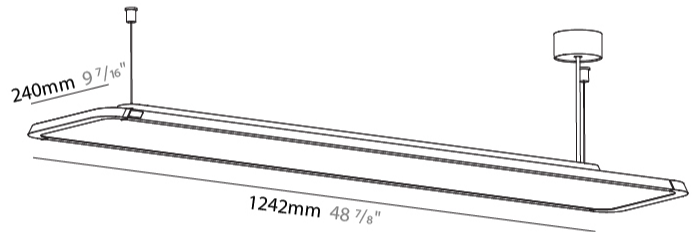

1. To build a product code in our configurator select the specify button on the base model # product page
2. To build a manual product code on this datasheet choose from the options listed below in blue font and add the suffix to the base model #

GENERAL

Series: Hadi
Subseries: Hadi-M Aura
Brand: Prolicht
Division: Architectural
Mounting Type: Surface
Mounting Location: Ceiling
Subcategory: Pendant

PHYSICAL

Shape: Rectangle
Length (mm): 1242
Length (in): 48 7/8
Width (mm): 240
Width (in): 9 7/16
Height (mm): 48
Height (in): 1 7/8
Light Distribution: Direct
Fixture Finish: SSR / BKV / CWI / CRY / HAB / UFT / ITA / RUA / FTG / MYG / LOD / PUS / FRO / FUP / KIA / POP / BLS / SPG / MEY / GOH / GUM / CHC / COM / ABZ / JAG / OBR / MOS / ROR
Fixture Material: Extruded Aluminum / Steel
Cable Details: 2,000mm / 6,000mm Transparent Cable

ELECTRICAL

Lamp Type: LED (Zhaga Standard)
Input Wattage (W): 78
Total Output Wattage (W): 70.9
Dimming: Non-Dimmable
Driver Included: No
Driver Location: Integrated
Driver Type: Constant Current - Universal
Driver Class: Class 2
Input Voltage (V): 120 - 277
Constant Current (MA): 225
Upon Request: 0-10V Dimming

LED

Color Temperature (°K): 3000 / 3500 / 4000
Max. Delivered Lumen (lm): 4235 / 4230 / 4316
Nominal Lumen (lm): 4976 / 4971 / 5072
CRI: >90 CRI
Lamp Life (hrs): 50000

OPTICAL

Adjustability: Fixed

RATINGS AND CERTIFICATIONS

Certified By: Certified for North American Standards
IP rating: IP20