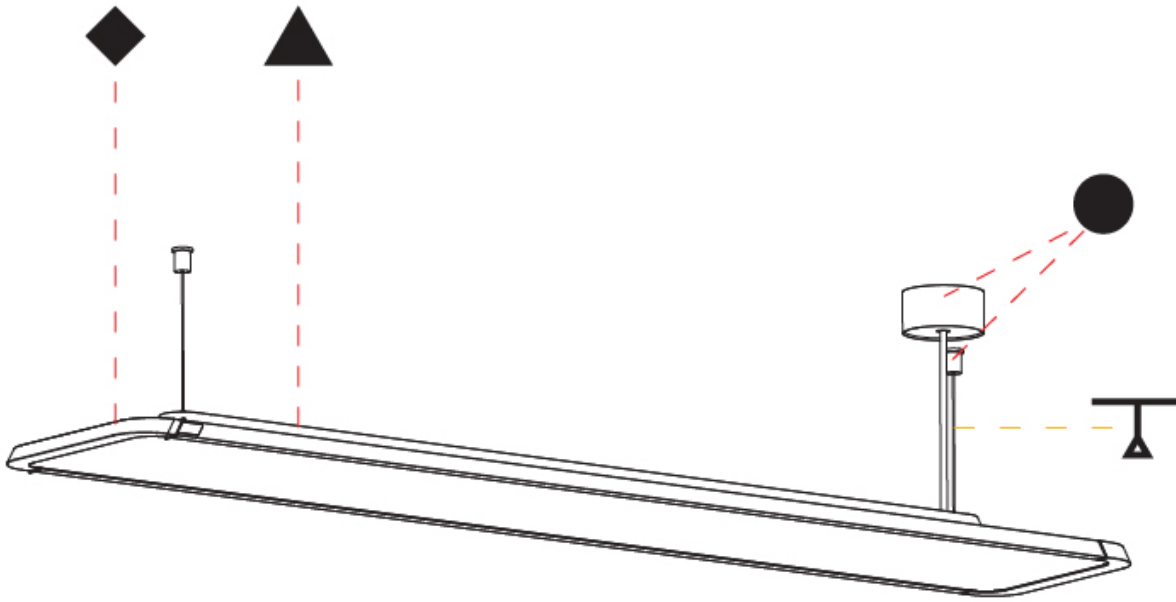

HADI-M AURA SURFACE

A300407-

PROJECT	_____
TYPE	_____
SPECIFIER	_____
QUANTITY	_____
DATE	_____